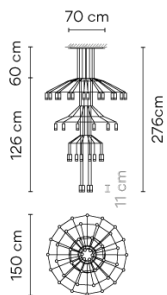

Wireflow chandelier

VIBIA

0378

Design By Arik Levy

Wireflow designed by Arik Levy. A hanging lamp which reviews and updates the chandelier look through an exercise of simplification that explores its essence and enhances its outline with great delicacy and at the same time a strong formal presence. Its appearance, as a structure of fine cables finished with 42 4.5W LED terminals, discretely connects with classic chandelier models, taking this type of lamp to a new, groundbreaking and futuristic dimension. Employing CREA product configurator software, the design can be modified to adapt to your specific project requirements.

Model Sheet

Optional : Extra cable length
Min. quantity, upcharge and extra lead time apply [EN]

Finish	04 Black RAL 9005
LED temperature color	2700 K
Dimming	DALI 1-10V Push Optional Casambi Min. quantity, upcharge and extra lead time apply [EN]
Installation type	Surface Canopy

Materials	Ceiling rose: Steel Body: Aluminum Horizontal rods: Steel
Light source	42 x LED 4,48W 350mA D
LED	CRI>80 20591 lm 109 2700 K
Driver	CC - Constant Current 350 100-240 V 50/60 HZ
	Dimmable LED
	IP20 Bi-volt 50-60Hz

Application	Hanging lamps
Packaging	2 Box 0.775 m x 0.775 m x 0.46 m Gross weight 49 Net weight 44 Vol. 0.5035

Lighting effect

General Lighting

Lamp for general lighting that equally distributes the light in all directions.

Photometric Data

Efficiency	39.88%
Coordinate System	CG
Total Flux	20591.30
Maximum Value	54.87